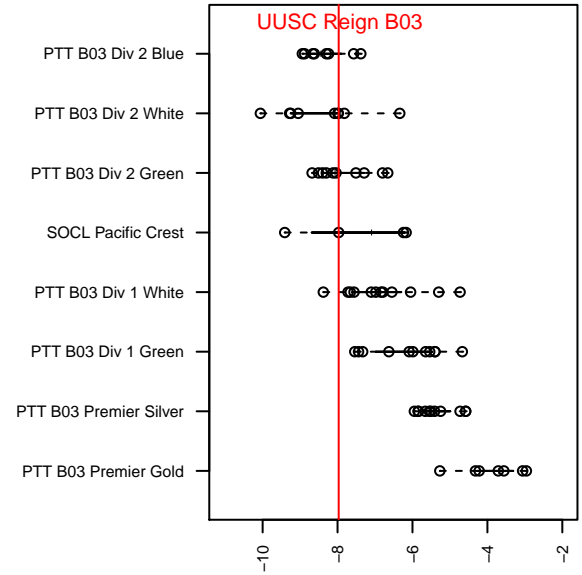

# UUSC Reign B03

Umpqua United SC  
 Roseburg, OR  
 B03 total strength=452  
 attack=0.42 defense=0.21  
 fall league = SOCL Pacific Crest  
 spr league = Spr OYS B03 Div 2 Blue

alt names used:  
 UUSC Reign  
 UUSC Reign [Umqua United]  
 UUSC Reign  
 UUSC Reign  
 UUSC Reign

Venues played:  
 2015 Rogue Memorial BU11  
 2015 SOCL Pacific Crest  
 2015 Spr OYS B03 Division 2 Blue

**UUSC Reign B03**  
 Dots are actual minus expected GF (blue circles) and GA (red triangles).  
 Blue line is smoothed change in attack strength. Red is smoothed change in defense strength.

**attack and defense variance (black dot)  
relative to other teams  
and top 10 in region**

**attack and defense rating  
relative to others at age  
and all opponents in last 13 months**

**Performance relative to 13 month average**